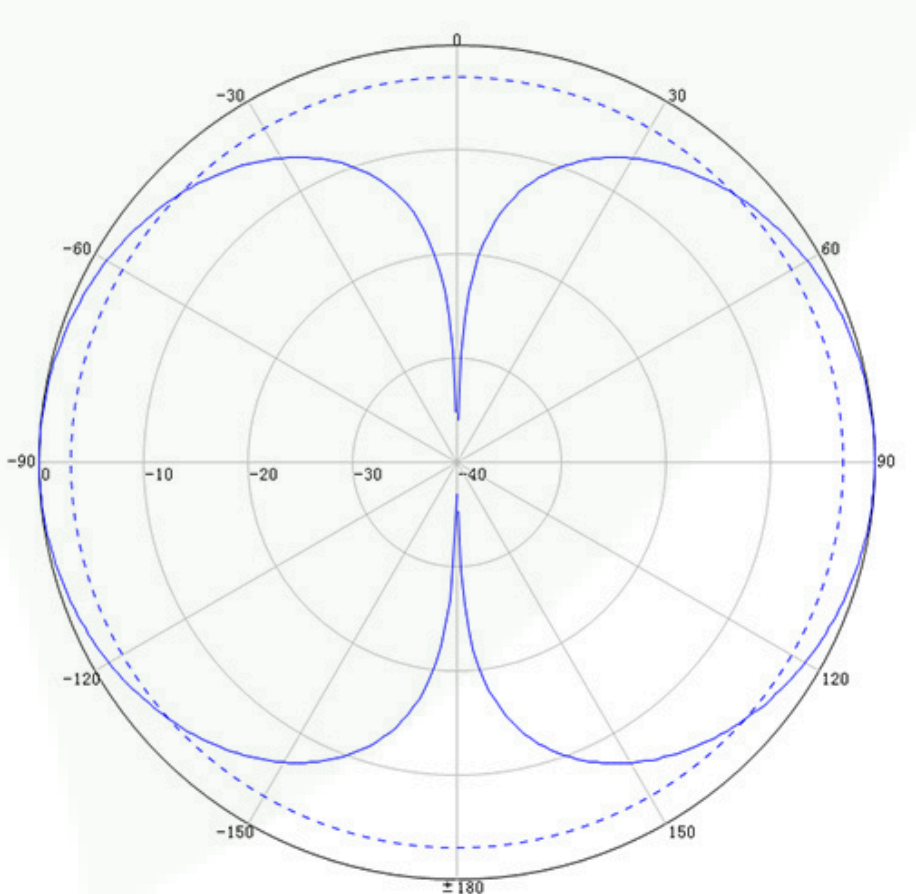

Vertical Pattern

CALL OR **+91-8800386366**

Follow Us For More Updates **GLEAMLIGHTINDIA** /

Info@gleamlightindia.com/www.gleamlightindia.in/gleamlightindia.com/www.gleamindia.com

GLEAM LIGHT INDIA PRIVATE LIMITED

12B Block -A, Behind Kanishka Garden, Amar Colony Main Rohtak Road Nangloi, New Delhi, Delhi 110041