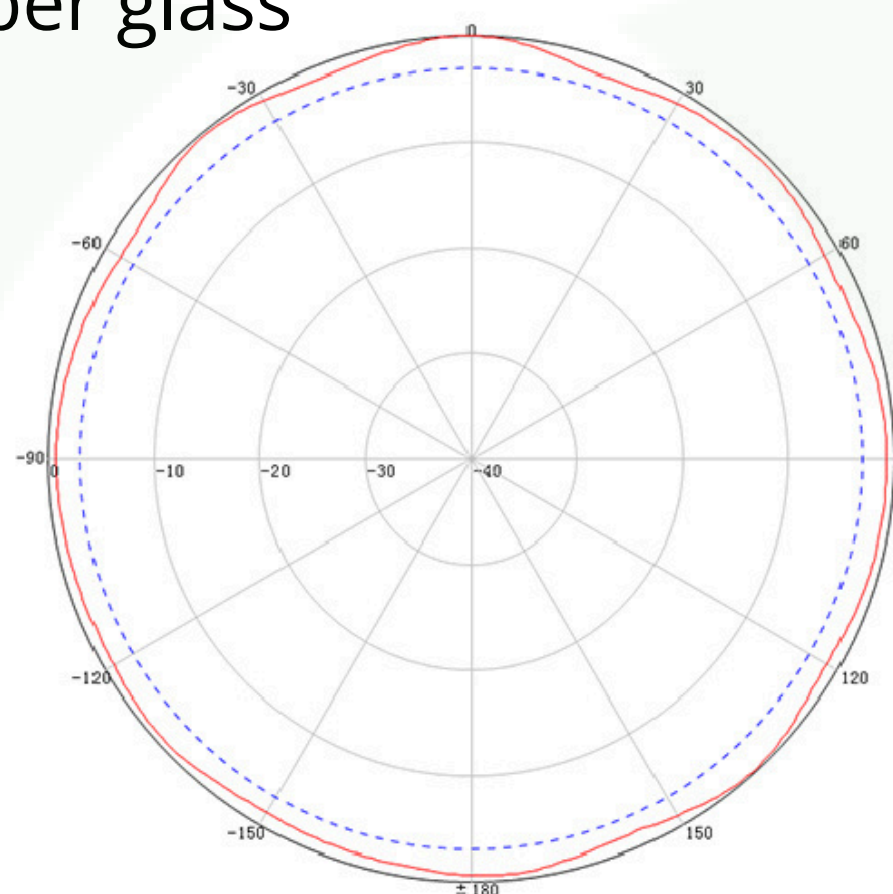

## Technical Specifications:

Model No.	LORAOMNI02
Frequency Range	860~870 MHz
VSWR	≤1.5
Gain	2 Dbi
Horizontal Lobe width	360°
Vertical Lobe Width	55°± 10
Lightning Protection	DC Ground
Operating Temperature	40?~+85° C
Maximum Input Power	100 W
Polarization	Vertical
Impedance	50 Ω
Connector	NF/NM/Customized
Radome material	Fiberglass
Length	300 MM
Weight	250 Gram Approx
Radome colour	White/Gray/Black
Mounting Method	Pole Mount
Max Wind Velocity	100 Km/H
Brand	Gleam Light India
Compliances	CE compliant
ROSH	Compliant