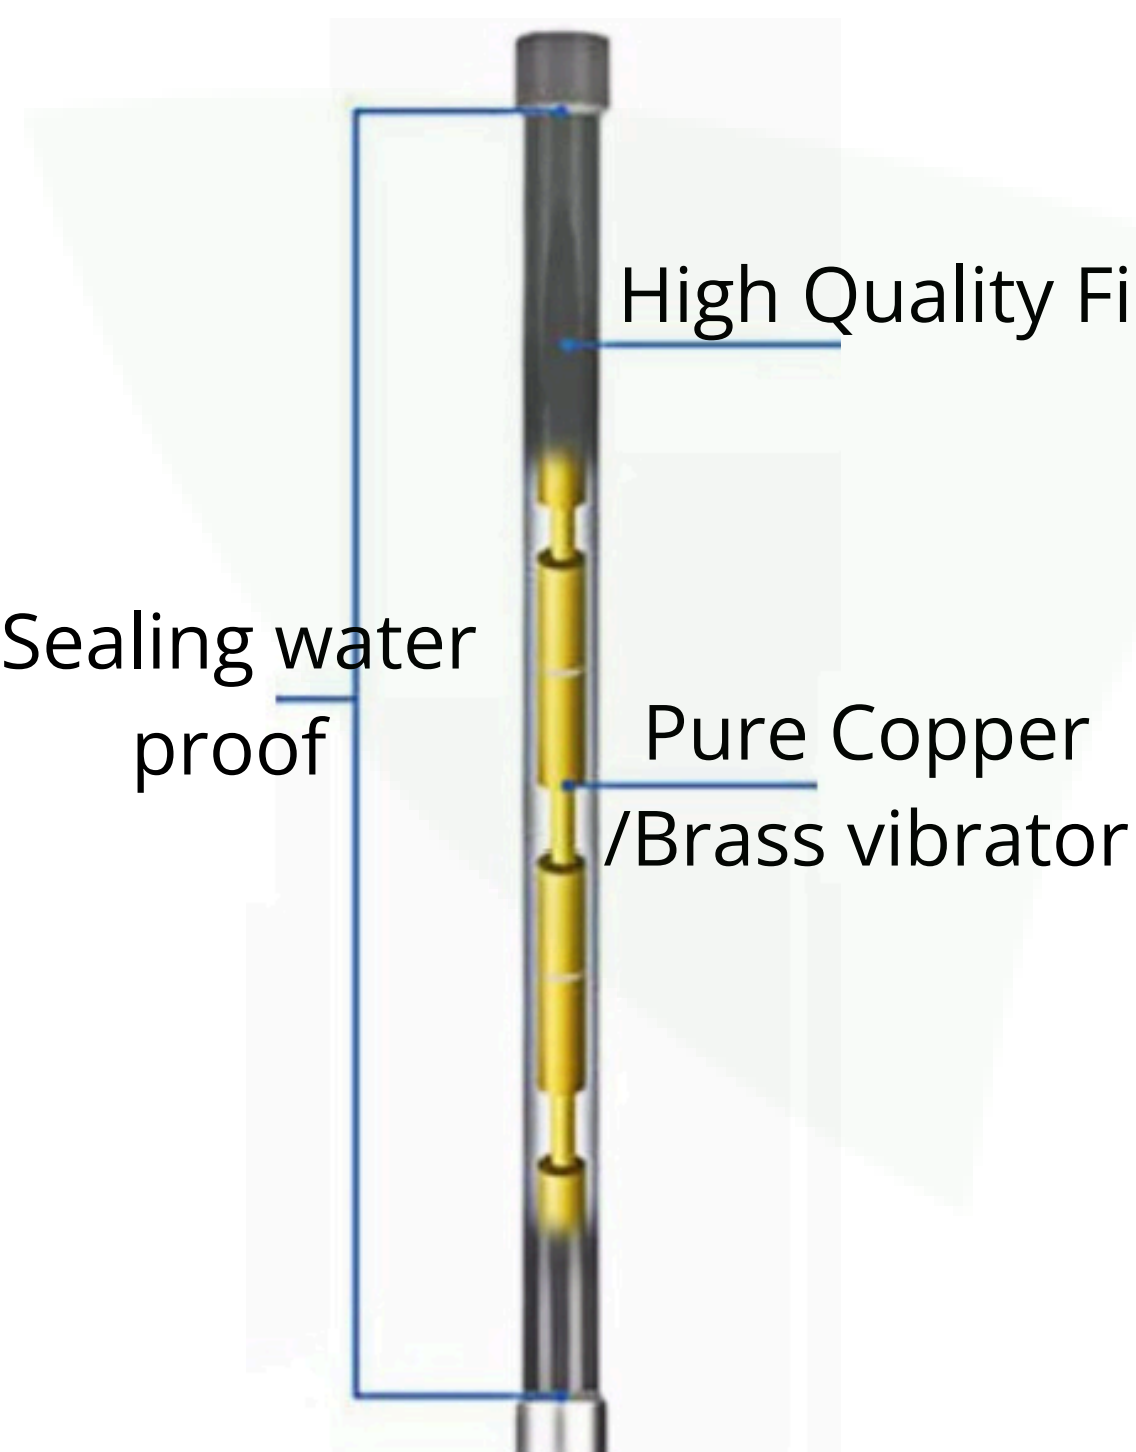

## Technical Specifications:

Model No.	LORAOMNI02
Frequency Range	860~870 MHz
VSWR	≤1.5
Gain	2 Dbi
Horizontal Lobe width	360°
Vertical Lobe Width	55°± 10
Lightning Protection	DC Ground
Operating Temperature	40?~+85° C
Maximum Input Power	100 W
Polarization	Vertical
Impedance	50 Ω
Connector	NF/NM/Customized
Radome material	Fiberglass
Length	300 MM
Weight	250 Gram Approx
Radome colour	White/Gray/Black
Mounting Method	Pole Mount
Max Wind Velocity	100 Km/H
Brand	Gleam Light India
Compliances	CE compliant
ROSH	Compliant